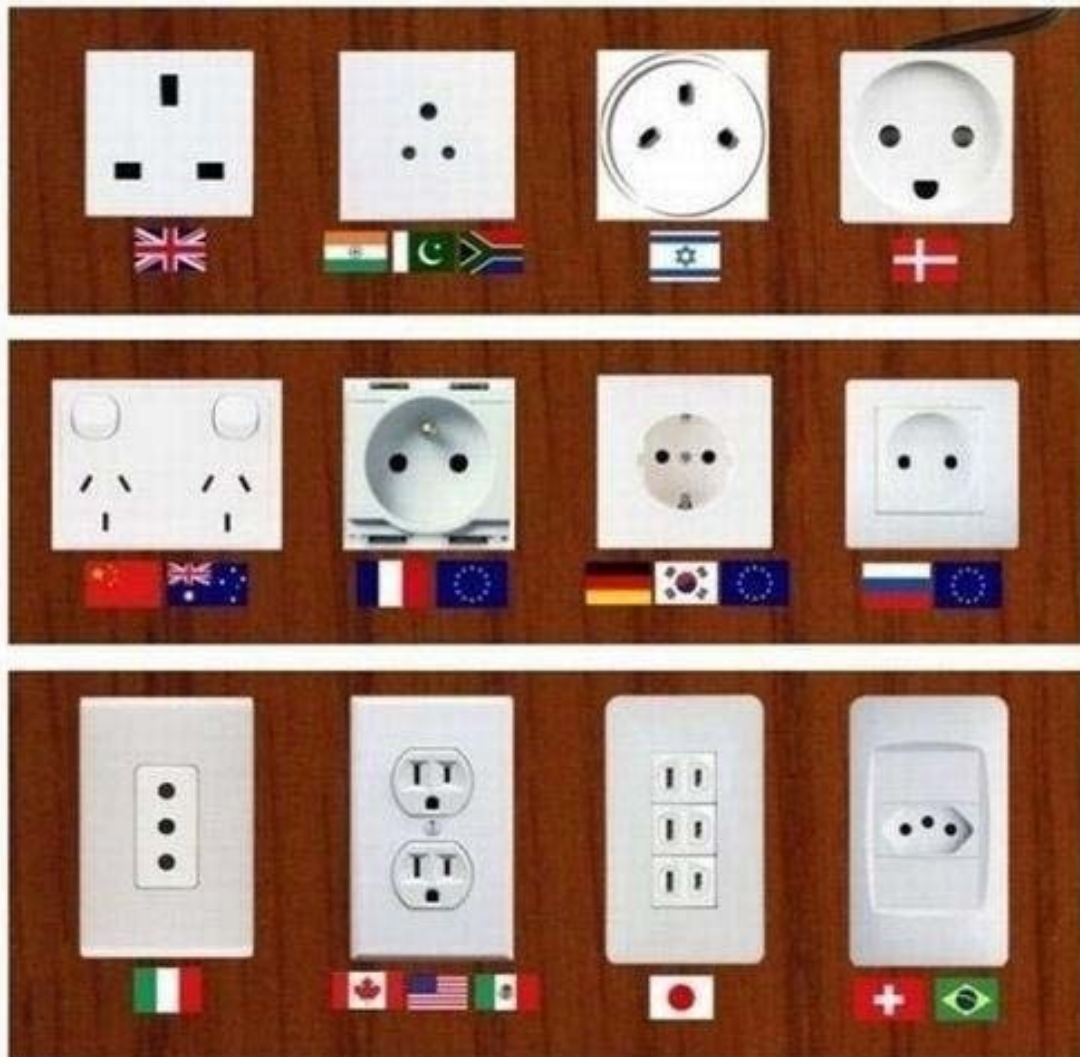

Worldwide compatibility for 150 countries

 A. 2 flat blades	 B. 2 flat blades w/ round ground pin	 C. oblique flat blades	 D. oblique flat blades w/ ground	 E. 2 round pins	 F. 2 round pins w/ no ground	 G. 2 round pins w/ ground receptacle	 H. Middle east type plug
 I. 3 flat blades UK type plug	 J. vertical blades China type plug	 K. 3 round pins w/ triangle pattern (6A)	 L. 3 round pins w/ triangle pattern (16A)	 M. Swiss type plug	 N. Intaly type plug	 O. Denmark type plug	 P. Israel type plug

Asia Pacific

Australia C & D
China D & J
Hong-Kong I
Indonesia E & G
India I & L
Japan A & B
Korea E & G
Macau I
Malaysia I
New-Zealand C & D
Philippines E
Singapore I
Vietnam A, B, E & G

North America

Canada A & B
United States A & B

Center/ South America

Mexico A & B
Columbia A & B
Brazil E & G
Peru A, B & E

Africa

Morocco E & G
South Africa K & L

Europe

Austria E, F & G
Belgium E, F & G
Czech Rep. E, F & G
Denmark O, E, F & G
France E, F & G
Germany E, F & G
Greece E, F & G
Hungary F & G
Ireland I
Italy E & N
Latvia E & G
Luxembourg E, F & G
Netherlands E, F & G

Norway E, F & G
Poland E, F & G
Portugal E, F & G
Spain E, F & G
Sweden E, F & G
Switzerland M & E
Turkey E & F
Russia E, F & G
United Kingdom I

Middle East

Dubai G
Israel P & E
Saudi Arabia A, B & I